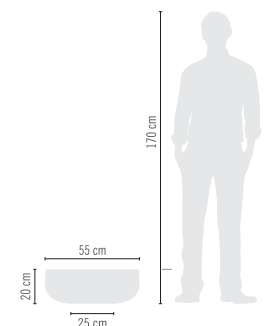

Linha **Rústica**

Em virtude de sua textura realista e cores neutras, a Linha **Rústica** já é uma das linhas mais procuradas da Japi. Como fruto desse sucesso, hoje é uma das linhas mais completas do nosso portfólio, com diferentes formatos e tamanhos que possibilitam diversas composições de arranjos e decorações.

VASO REDONDO RÚSTICO

	REF.	REF.	REF.	REF.	LARGURA	BOCA	BASE	ALTURA	CAPAC.	EMB. COL.
VASO 1	JVRR33	JVRR33	JVRR33	JVRR33	33 cm	27 cm	25,5 cm	23 cm	11 L	3 Un.
PRATO	JPRDC30	JPRDR30	JPRDG30	JPRDE30						
VASO 2	JVRR45	JVRR45	JVRR45	JVRR45	45 cm	35 cm	28 cm	35 cm	32 L	2 Un.
PRATO	JPRDC35	JPRDR35	JPRDG35	JPRDE35						
VASO 3	JVRR57	JVRR57	JVRR57	JVRR57	57 cm	44 cm	34 cm	42 cm	67 L	2 Un.
PRATO	JPRDC41	JPRDR41	JPRDG41	JPRDE41						

CORES EM LINHA

CÓDIGOS PARA ENCOMENDA*

VASO 1 JVRR33 VASO 2 JVRR45
PRATO JPRD30 PRATO JPRD35

VASO 3 JVRR57
PRATO JPRD41

ESCOLHA A COR DE SUA PREFERÊNCIA NA PÁGINA 5*

BACIA REDONDA RÚSTICA

	REF.	REF.	REF.	REF.	LARGURA	BOCA	BASE	ALTURA	CAPAC.	EMB. COL.
BACIA	JVRBC55	JVRBR55	JVRBG55	JVRBE55	55 cm	47 cm	25 cm	20 cm	29 L	3 Un.

CORES EM LINHA

CÓDIGOS PARA ENCOMENDA*

BACIA JVRB55

ESCOLHA A COR DE SUA PREFERÊNCIA NA PÁGINA 5*