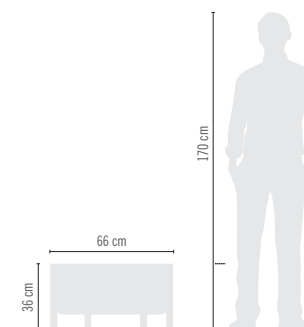

CÓDIGOS PARA ENCOMENDA*

FLOREIRA JFCD66

ESCOLHA A COR DE SUA PREFERÊNCIA NA PÁGINA 5*