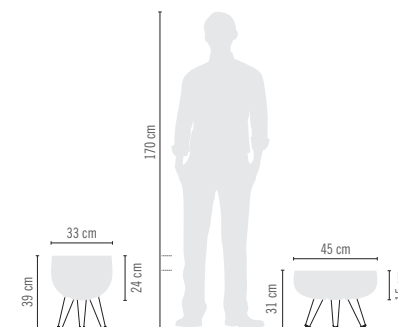

CÓDIGO PARA ENCOMENDA*

VASO JVRD45

ESCOLHA A COR DE SUA PREFERÊNCIA NA PÁGINA 5*

Indicado para áreas internas